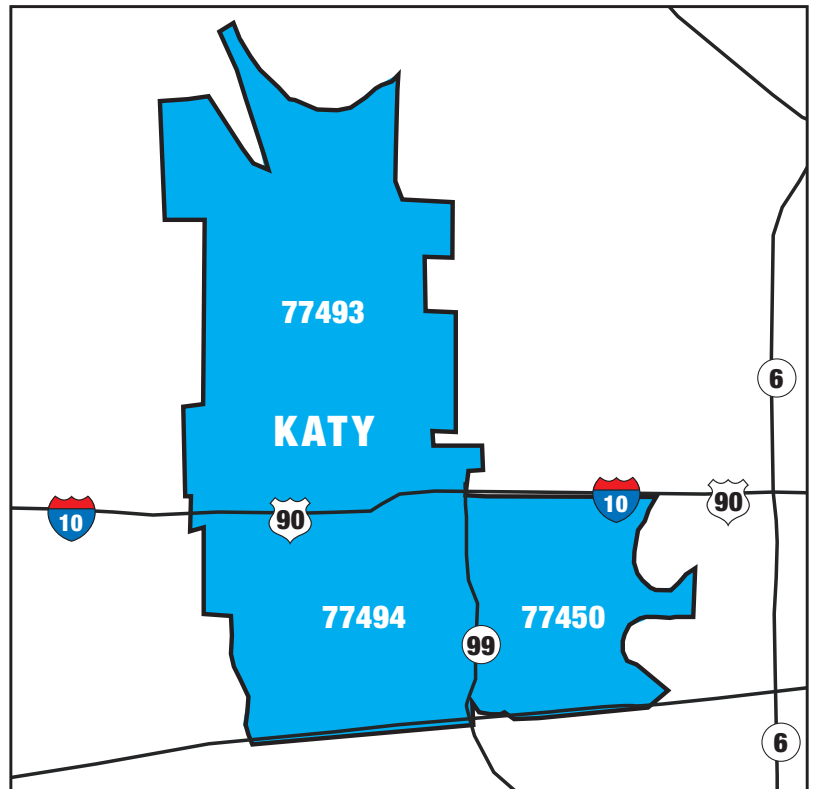

THE PREMIER PUBLICATION REACHING AFFLUENT SINGLE-FAMILY HOUSEHOLDS
DIRECT MAILED TO HOMES IN THE FOLLOWING ZIP CODES:

ANNUAL DISTRIBUTION OF OVER 360,000 COPIES

- KATY
77450, 77493, 77494

Visit us at
absolutelyKaty.com

Our combined distribution strategy gives our advertisers the widest scope of readers.

1 **DIRECT MAIL**
Mail delivered to high-value homes \$200K+.

2 **LOBBY COPIES**
For multiple-reads throughout business offices and other waiting areas.